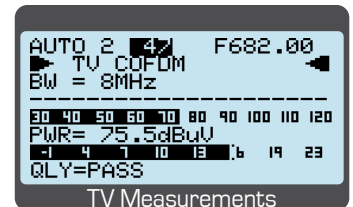

Mod. TV METER

PRIME
DIGITAL
by ROVER
MADE IN ITALY

OEM Welcome

IT HAS NEVER BEEN SO SIMPLE & COMPLETE

MADE IN ITALY

A well job done in 3 second!

Automatically Stores all channels of your city, checks the best antenna pointing and analyzes the result of your work by measuring the quality and power up-to 140 channels in blocks of 8 channels.

- EASY TO USE
- UP TO 140 CHs ANALYSIS IN BLOCKS OF 8 DIGITAL AND/OR ANALOG CHANNELS
- FULLY AUTOMATIC MEASUR.
- FAST QUALITY MEAS.: FAIL-MARG.-PASS
- WORLDWIDE TV STANDARDS
- LI-PO LONG BATTERY DURATION
- ROBUST METAL HOUSING
- RAIN PROOF BAG

Mod. TV METER MAIN SPECIFICATIONS

MEASUREMENTS & SPECTRUM ANALYSIS

- **Frequency Range:** 44 MHz to 880 MHz.
- **Input Impedance:** 75 ohm (interchangeable "F" connector).
- **Power range MEAS.:** 10 to 100 dBµV; 120 dBµV with ext. attenuator.
- **Fast spectrum with MAX HOLD:** Full spect. capabilities with peak memory, variable span and automatic reference level.
- **Meas:** All digital and analog measurements, see table below.
- **Quality FAIL-MARG.-PASS:** Measuring the quality and the power up-to 140 CHs in blocks of 8 Digital or Analog channels simultaneously.
- **Barscan:** TV analog and digital bars scan form 10 to 100 channels.
- **Memory plan:** World Wide countries with related channels plans are pre-memorized.

GENERAL SPECIFICATIONS

- **DC voltage at RF input:** 5Vdc.
- **Battery:** Rechargeable Li-Po battery pack, 5 hour duration.
- **USB Micro:** For battery charge and PC interface for SW up-grade and memory plan management.
- **Housing:** Metal box and rain proof bag.
- **Size:** H 95 x W 160 x D 34 mm (meter only).
- **Weight:** 500 gr.