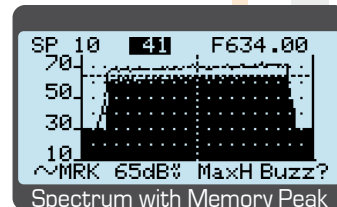

Mod. TV METER

PRIME
DIGITAL
by ROVER
MADE IN ITALY

OEM Welcome

IT HAS NEVER BEEN SO SIMPLE & COMPLETE

MADE IN ITALY

A well job done in 3 second!

Automatically Stores all channels of your city, checks the best antenna pointing and analyzes the result of your work by measuring the quality and power up-to 140 channels in blocks of 8 channels.

- EASY TO USE
- UP TO 140 CHs ANALYSIS IN BLOCKS OF 8 DIGITAL AND/OR ANALOG CHANNELS
- FULLY AUTOMATIC MEASUR.
- FAST QUALITY MEAS.: FAIL-MARG.-PASS
- WORLDWIDE TV STANDARDS
- LI-PO LONG BATTERY DURATION
- ROBUST METAL HOUSING
- RAIN PROOF BAG

Mod. TV METER MAIN SPECIFICATIONS

MEASUREMENTS & SPECTRUM ANALYSIS

- **Frequency Range:** 44 MHz to 880 MHz.
- **Input Impedance:** 75 ohm (interchangeable "F" connector).
- **Power range MEAS.:** 10 to 100 dBµV; 120 dBµV with ext. attenuator.
- **Fast spectrum with MAX HOLD:** Full spect. capabilities with peak memory, variable span and automatic reference level.
- **Meas:** All digital and analog measurements, see table below.
- **Quality FAIL-MARG.-PASS:** Measuring the quality and the power up-to 140 CHs in blocks of 8 Digital or Analog channels simultaneously.
- **Barscan:** TV analog and digital bars scan form 10 to 100 channels.
- **Memory plan:** World Wide countries with related channels plans are pre-memorized.

GENERAL SPECIFICATIONS

- **DC voltage at RF input:** 5Vdc.
- **Battery:** Rechargeable Li-Po battery pack, 5 hour duration.
- **USB Micro:** For battery charge and PC interface for SW up-grade and memory plan management.
- **Housing:** Metal box and rain proof bag.
- **Size:** H 95 x W 160 x D 34 mm (meter only).
- **Weight:** 500 gr.