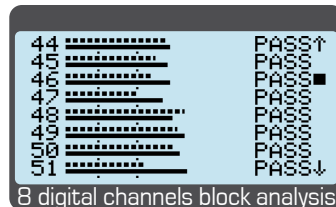

Mod. TV METER

PRIME
DIGITAL
by ROVER
MADE IN ITALY

OEM Welcome

IT HAS NEVER BEEN SO SIMPLE & COMPLETE

MADE IN ITALY

A well job done in 3 second!

Automatically Stores all channels of your city, checks the best antenna pointing and analyzes the result of your work by measuring the quality and power up-to 140 channels in blocks of 8 channels.

- EASY TO USE
- UP TO 140 CHs ANALYSIS IN BLOCKS OF 8 DIGITAL AND/OR ANALOG CHANNELS
- FULLY AUTOMATIC MEASUR.
- FAST QUALITY MEAS.: FAIL-MARG.-PASS
- WORLDWIDE TV STANDARDS
- LI-PO LONG BATTERY DURATION
- ROBUST METAL HOUSING
- RAIN PROOF BAG

Mod. TV METER MAIN SPECIFICATIONS

MEASUREMENTS & SPECTRUM ANALYSIS

- **Frequency Range:** 44 MHz to 880 MHz.
- **Input Impedance:** 75 ohm (interchangeable "F" connector).
- **Power range MEAS.:** 10 to 100 dBµV; 120 dBµV with ext. attenuator.
- **Fast spectrum with MAX HOLD:** Full spect. capabilities with peak memory, variable span and automatic reference level.
- **Meas:** All digital and analog measurements, see table below.
- **Quality FAIL-MARG.-PASS:** Measuring the quality and the power up-to 140 CHs in blocks of 8 Digital or Analog channels simultaneously.
- **Barscan:** TV analog and digital bars scan form 10 to 100 channels.
- **Memory plan:** World Wide countries with related channels plans are pre-memorized.

GENERAL SPECIFICATIONS

- **DC voltage at RF input:** 5Vdc.
- **Battery:** Rechargeable Li-Po battery pack, 5 hour duration.
- **USB Micro:** For battery charge and PC interface for SW up-grade and memory plan management.
- **Housing:** Metal box and rain proof bag.
- **Size:** H 95 x W 160 x D 34 mm (meter only).
- **Weight:** 500 gr.